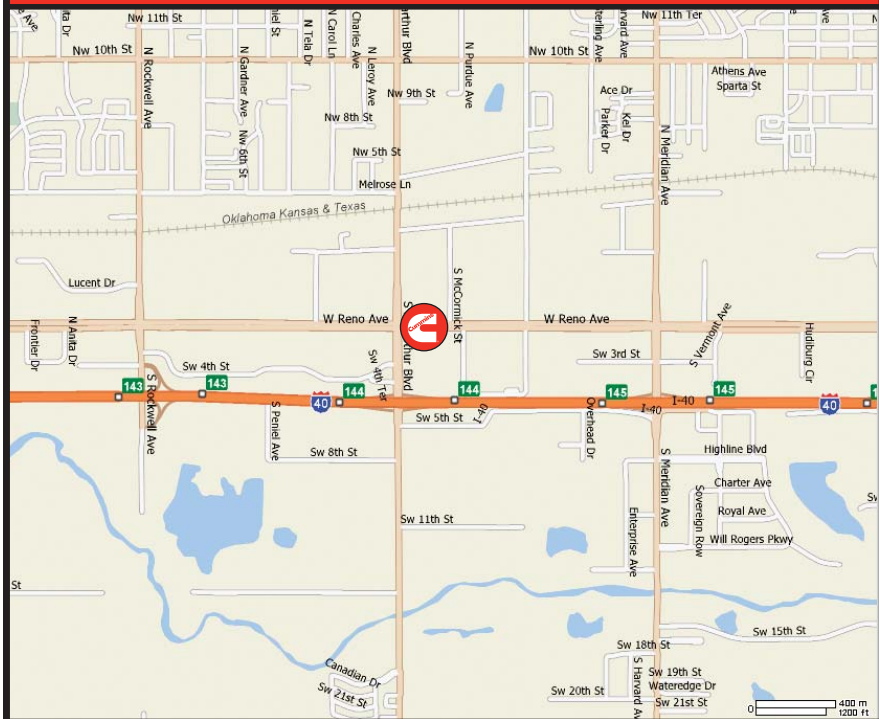

OKLAHOMA CITY LOCATION

Locations

- Amarillo**
5224 Interstate 40 East
Amarillo, TX 79103
800.548.3911
- Mesquite**
2615 Big Town Blvd.
Mesquite, TX 75150
800.297.2948
- Arlington (Corp)**
640 N. Watson Rd.
Arlington, TX 76011
800.306.6801
- Odessa**
1210 South Grandview
Odessa, TX 79761
800.441.6317
- Austin**
1308 Chisholm Trail
Ste. 112
Round Rock, TX 78681
800.364.4884
- Oklahoma City**
5800 West Reno
Oklahoma City, OK
73127
800.522.2051
- Dallas**
3707 Irving Blvd.
Dallas, TX 75247
800.224.4710
- San Antonio**
6226 Pan Am
Expressway N.
San Antonio, TX 78218
800.364.4884
- Fort Worth**
3250 North Freeway
Fort Worth, TX 76111
800.933.0031
- Tulsa**
16525 East Skelly Dr.
Tulsa, OK 74116
800.722.2743
- Houston**
7045 N. Loop 610 East
Houston, TX 77028
800.474.7421

www.cummins-sp.com

RV Park Locations

- 1 Council Road RV Park
405-789-2103
- 2 Rockwell RV Park
405-787-4327
- 3 Skyline RV Park
405-672-6011

Location Hours

Monday - Friday
8:00am - 1:00am

Saturday - Sunday
Closed

OK City Branch Area Conveniences

Lodging

Best Western
4300 SW 3rd
(405) 947-7000

Embassy Suites
1815 S Meridian
(405) 682-6000

Holiday Inn OKC Airport
2101 S Meridian
(405) 685-4000

Regency Inn
(Free Shuttle Service,
Mention Cummins for
Special Rate)
4712 W I-40 Service Road
(405) 947-8721

On the Border
120 S Meridian
(405) 942-1100

Quiznos
5921 SW 3rd
(405) 491-1800

Shorty Small's
4500 W Reno
(405) 947-0779

Sonic
5901 W Reno

Taco Bueno
6001 W Reno

Texas Roadhouse
6200 SW 3rd
(405) 789-7427

Trapper's
4300 W Reno
(405) 943-9111